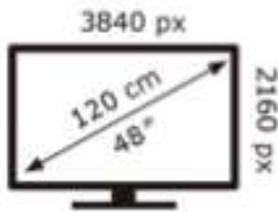

Samsung

QE48S95HHE

61 kWh/1000h

ABCDEF **G**
HDR
104 kWh/1000h

2019/2013

Samsung

QE48S95HHE

61 kWh/1000h