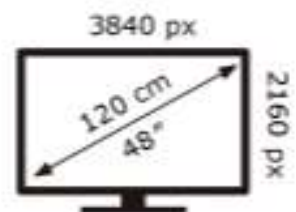

61 kWh/1000h

ABCDEF **G**
HDR
104 kWh/1000h